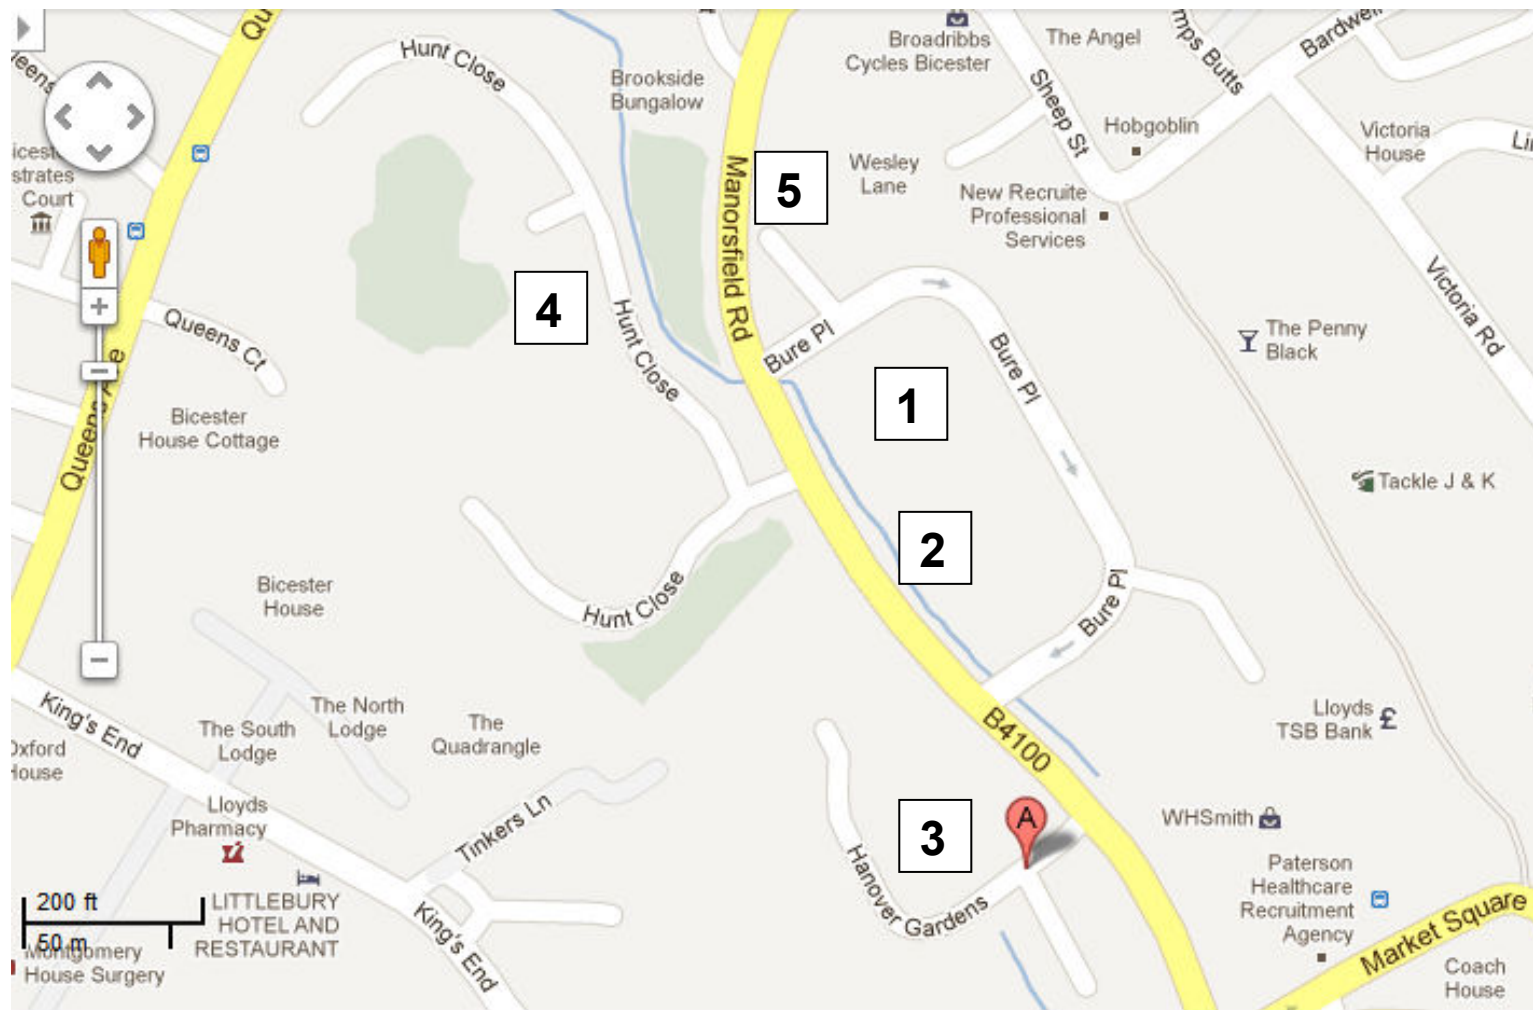

Location Map of Bicester, showing Vue Cinema & Bure Place Development & locations of Interested Parties

1. Bure Place Development
2. Vue Cinema
3. Hanover Gardens
4. Hunt Close
5. Manorsfield Road

Note:

Vue Cinema forms part of the new Bure Place Development and this is currently still under construction. Therefore, the precise building's are not shown upon the map as this information was not available at the time of writing the report. Plans showing the actual layout of the Vue Cinema are attached to the application form for the premises licence.